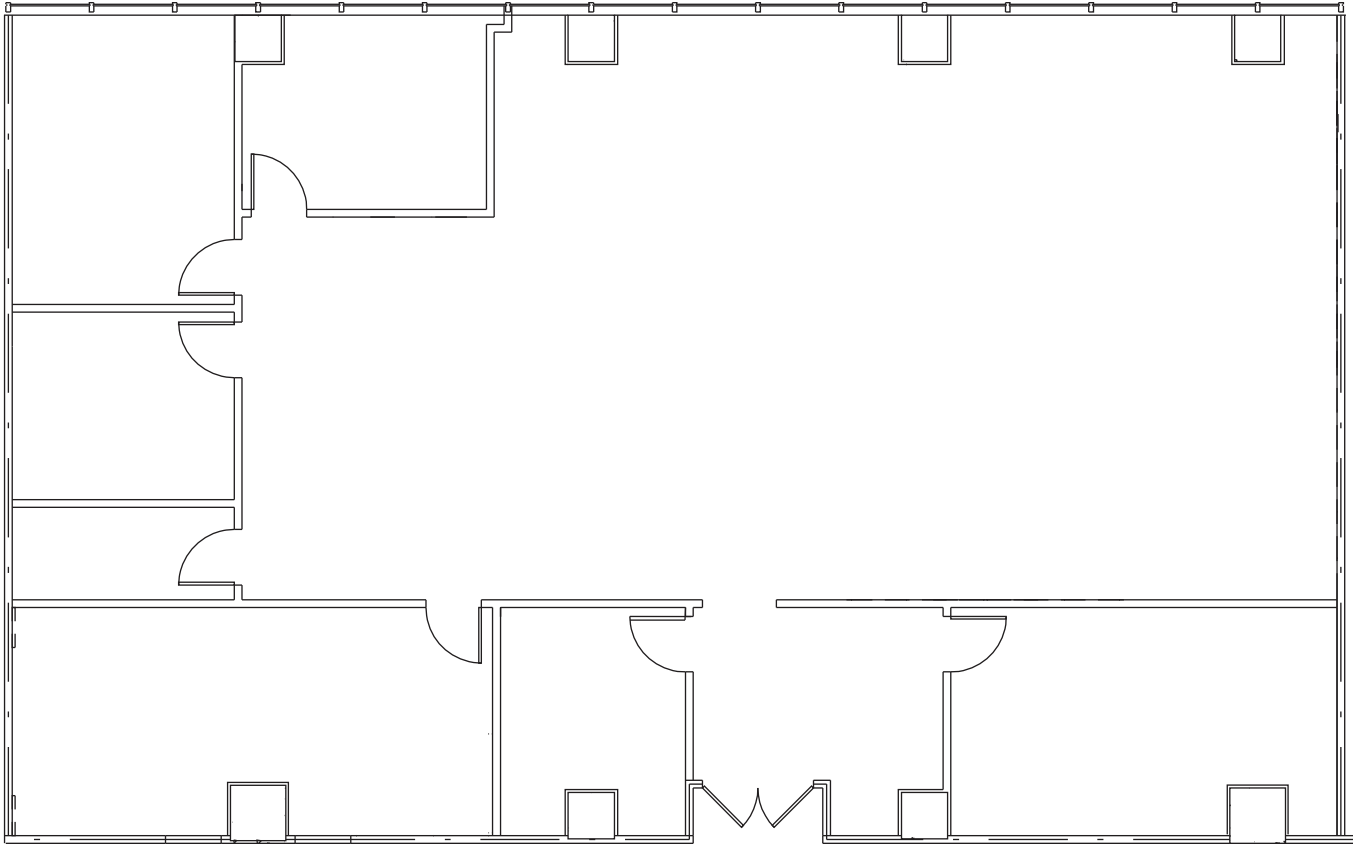

**Capital Plaza Two**  
301 East Pine Street  
Orlando, Florida 32801

Suite 330  
3,622 - rsf

Catherine Reeves  
(407) 849-2604

Disclaimer: The above floor plans are not to scale.  
The available space shown is believed to be correct but is subject to change.