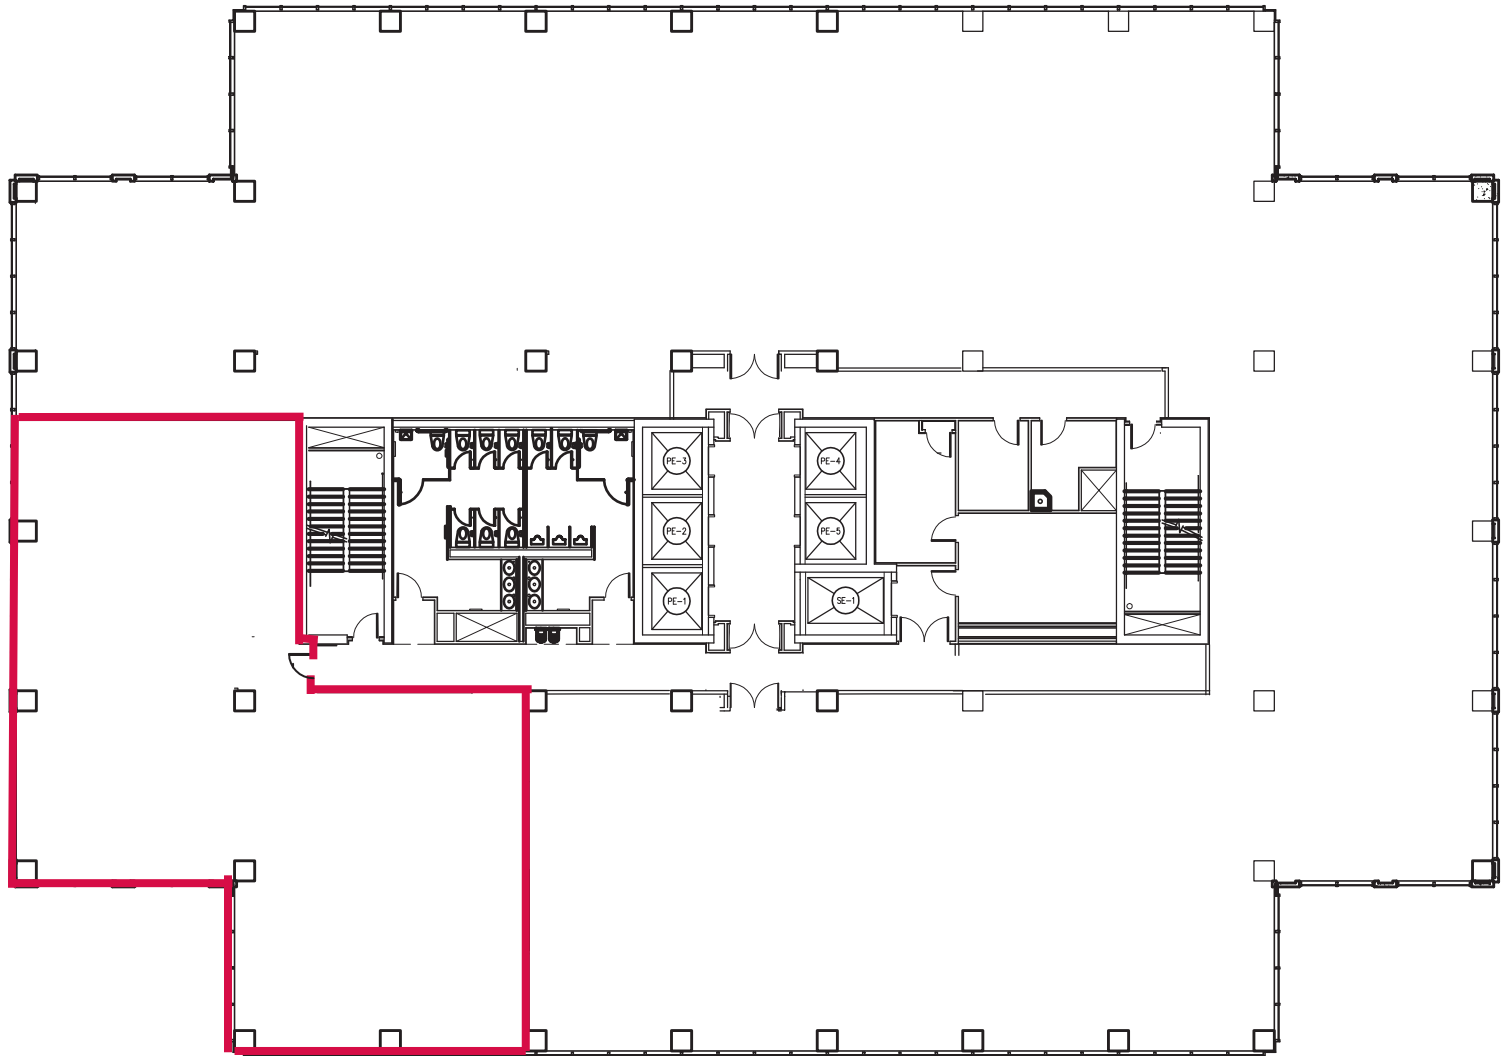

Capital Plaza Two
301 E. Pine Street
Orlando, FL 32801

Suite 975
3,916 - rsf

Catherine Reeves
(407) 849-2604

Disclaimer: The above floor plans are not to scale.
The available space shown is believed to be correct but is subject to change.