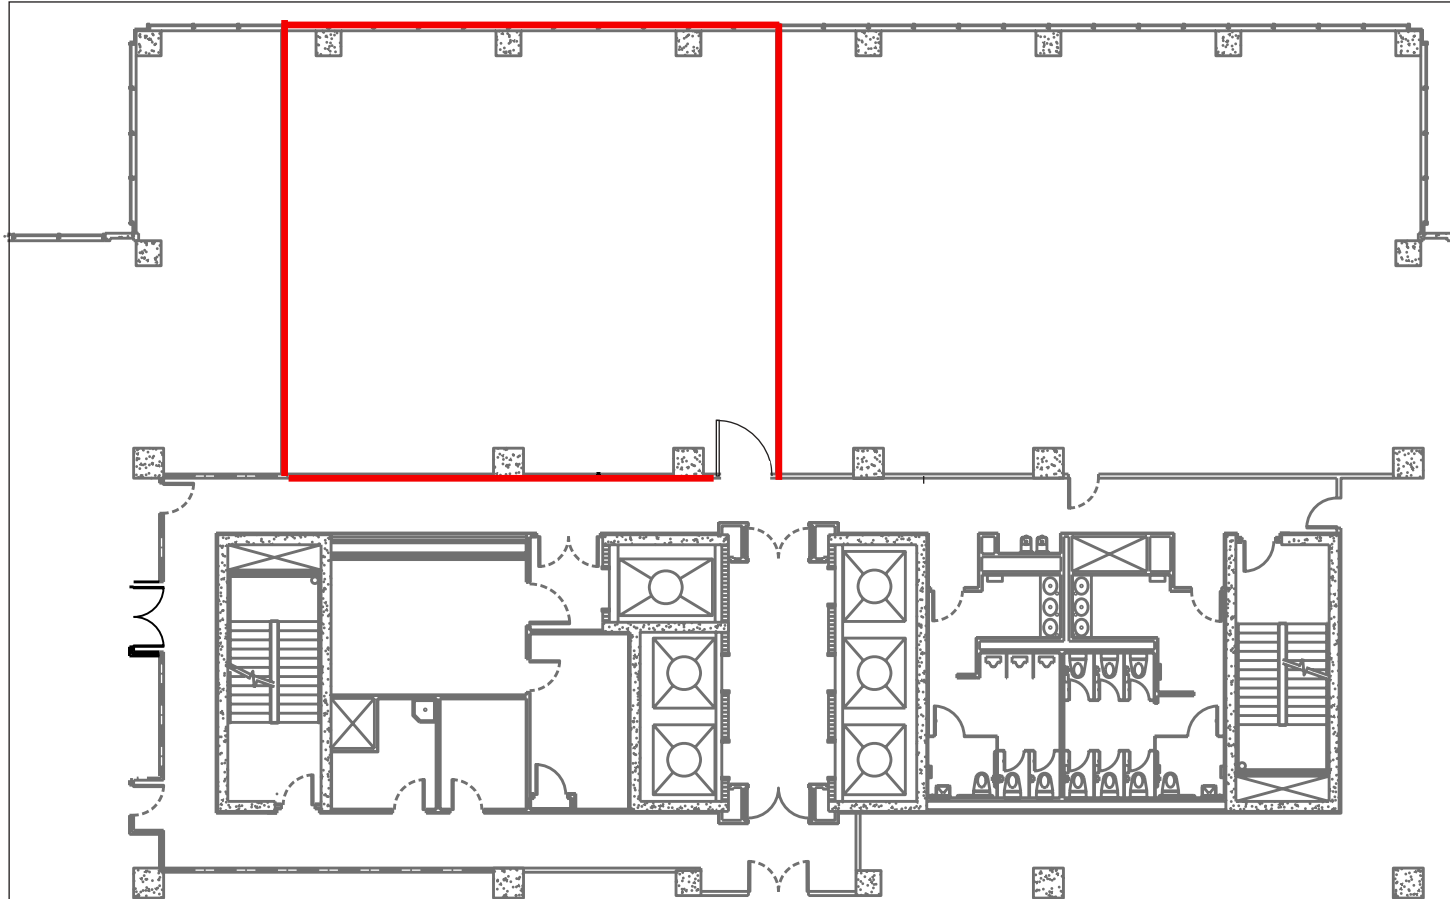

Capital Plaza Two
301 E. Pine Street
Orlando, FL 32801
(407) 849-2604

Suite 540
2,390 - rsf

Catherine Reeves
(407) 849-2604

Disclaimer: The above floor plans are not to scale.
The available space shown is believed to be correct but is subject to change.