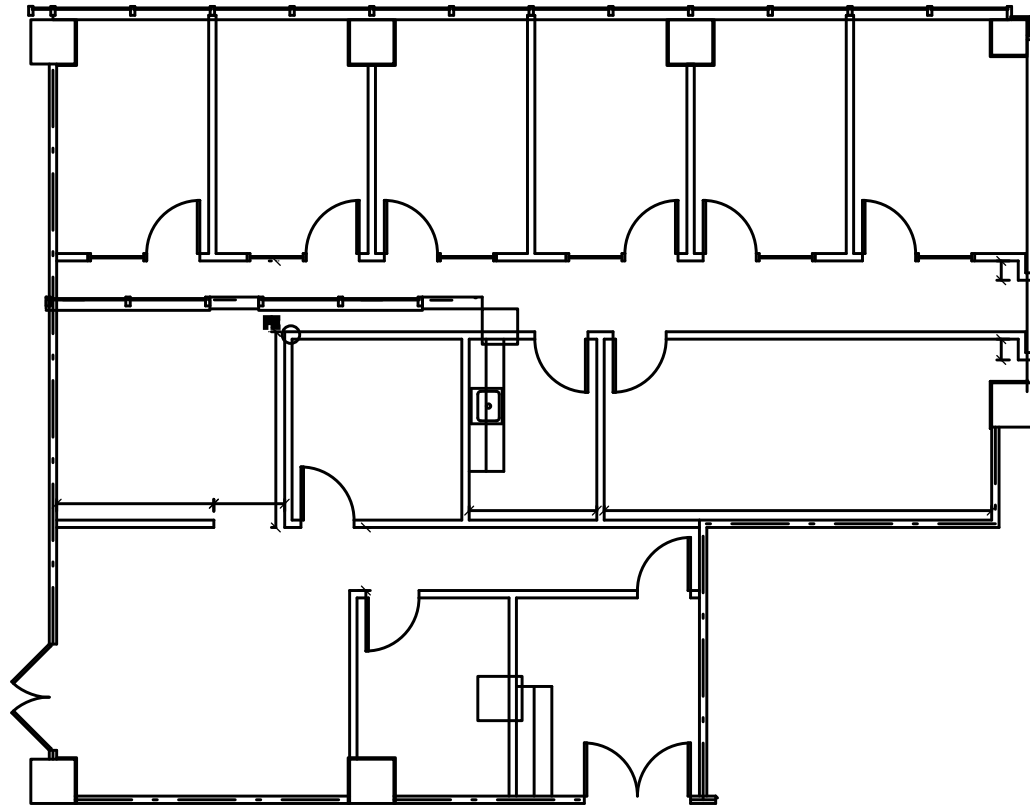

**Capital Plaza Two**  
301 E. Pine Street  
Orlando, FL 32801  
(407) 849-2604

Suite 175  
2,518 - rsf

Catherine Reeves  
(407) 849-2604

Disclaimer: The above floor plans are not to scale.  
The available space shown is believed to be correct but is subject to change.