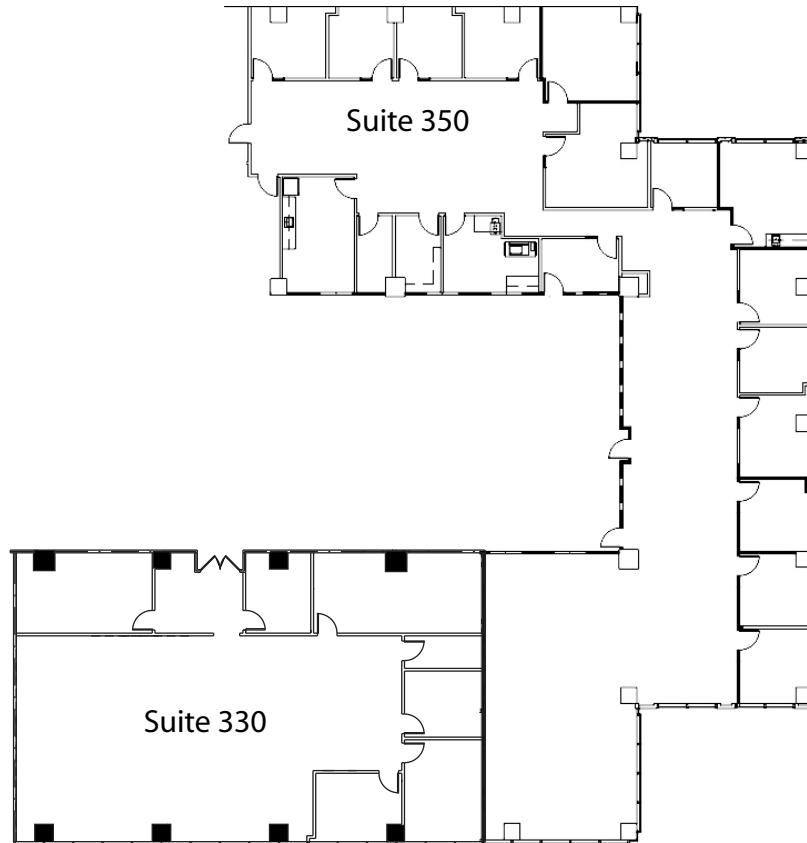

**Capital Plaza Two**

301 E. Pine Street  
Orlando, FL 32801  
(407) 849-2604

Suite 330 & 350  
11,415 - rsf

Catherine Reeves  
(407) 849-2604

Disclaimer: The above floor plans are not to scale.  
The available space shown is believed to be correct but is subject to change.