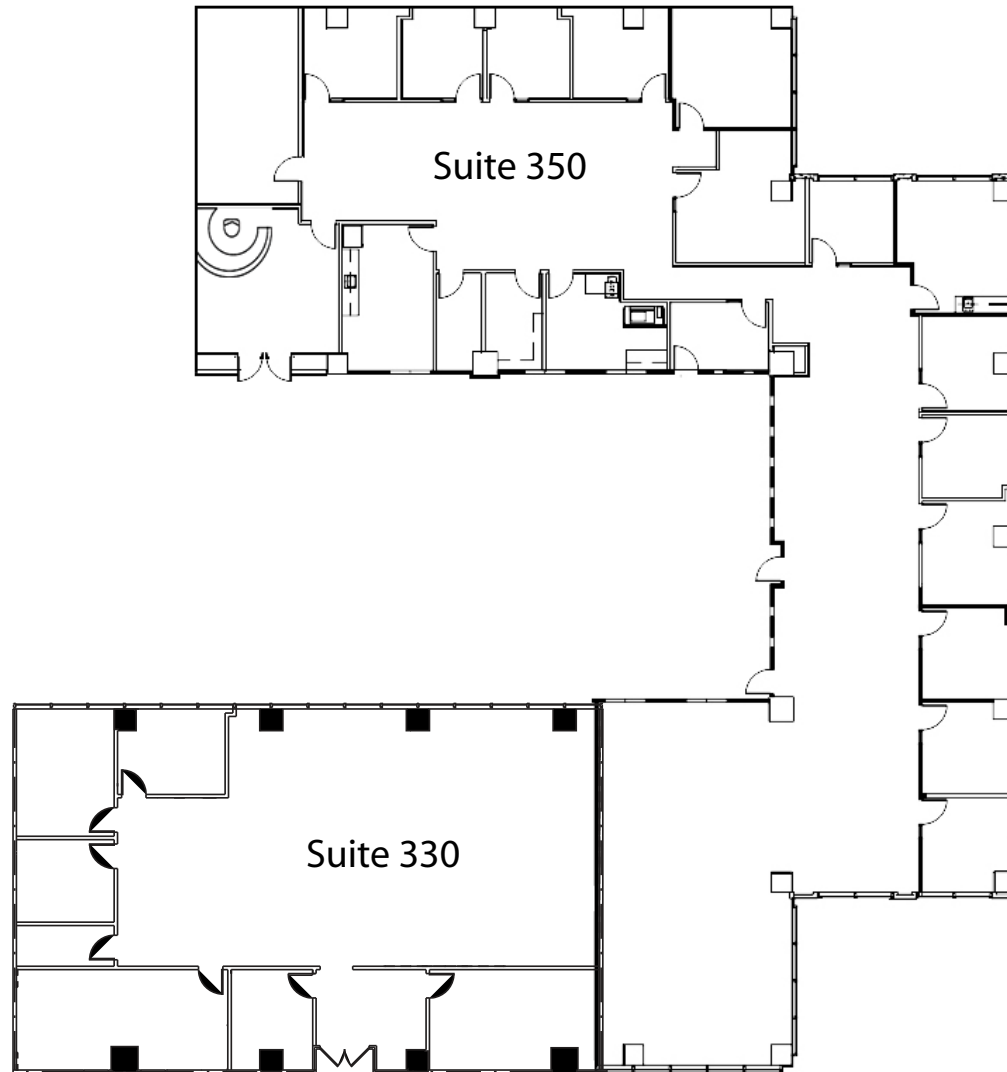

**Capital Plaza Two**

301 E. Pine Street  
Orlando, FL 32801  
(407) 849-2604

Suite 330 & 350  
11,415 - rsf

Catherine Reeves  
(407) 849-2604

Disclaimer: The above floor plans are not to scale.  
The available space shown is believed to be correct but is subject to change.