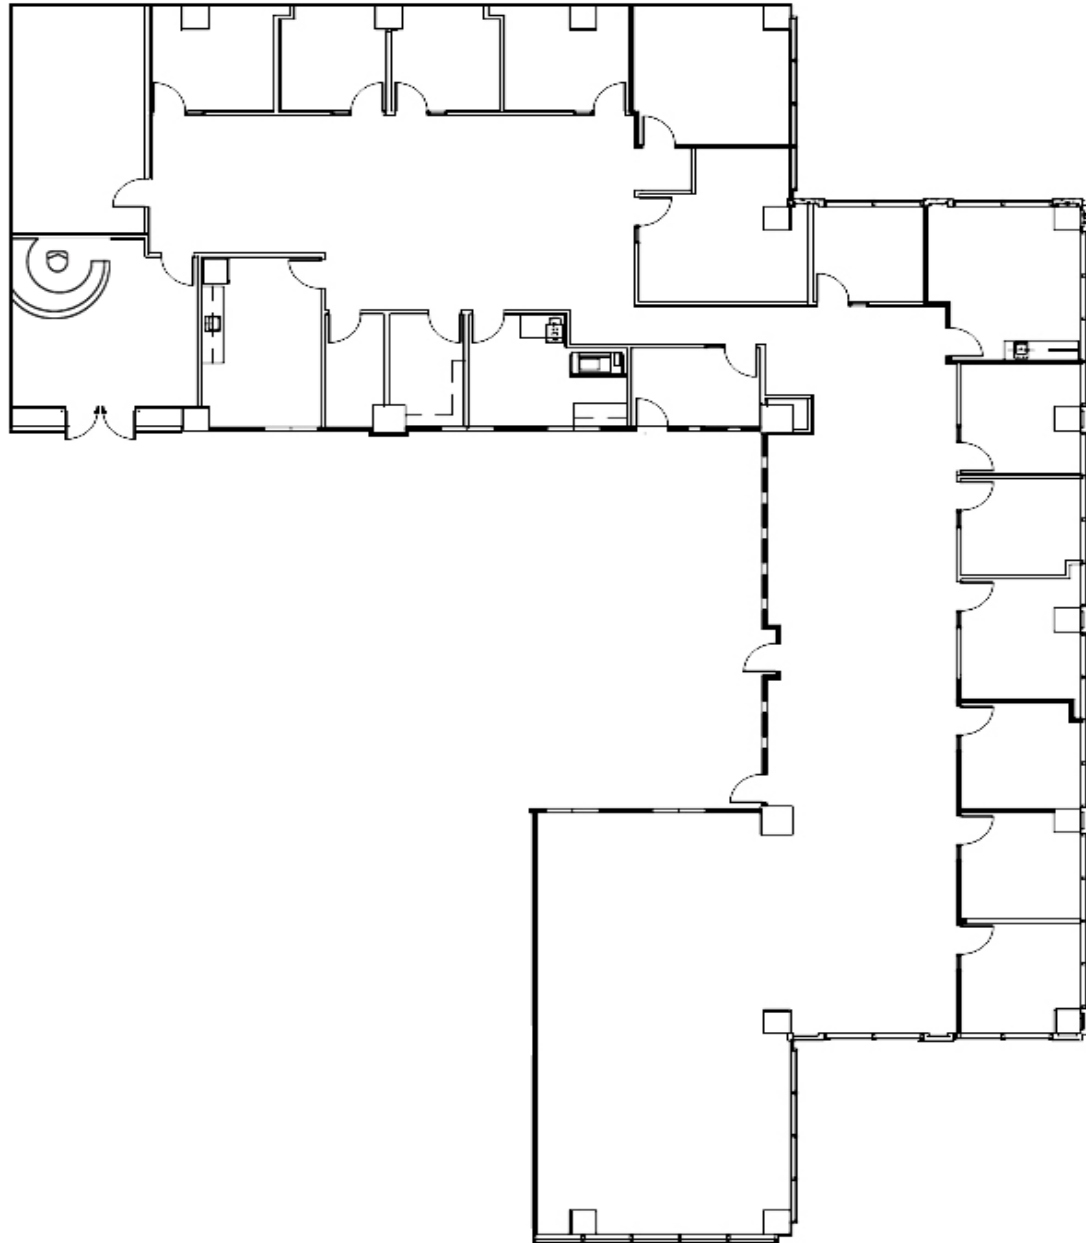

Capital Plaza Two
301 E. Pine Street
Orlando, FL 32801
(407) 849-2604

Suite 350
7,793 - rsf

Catherine Reeves
(407) 849-2604

Disclaimer: The above floor plans are not to scale.
The available space shown is believed to be correct but is subject to change.