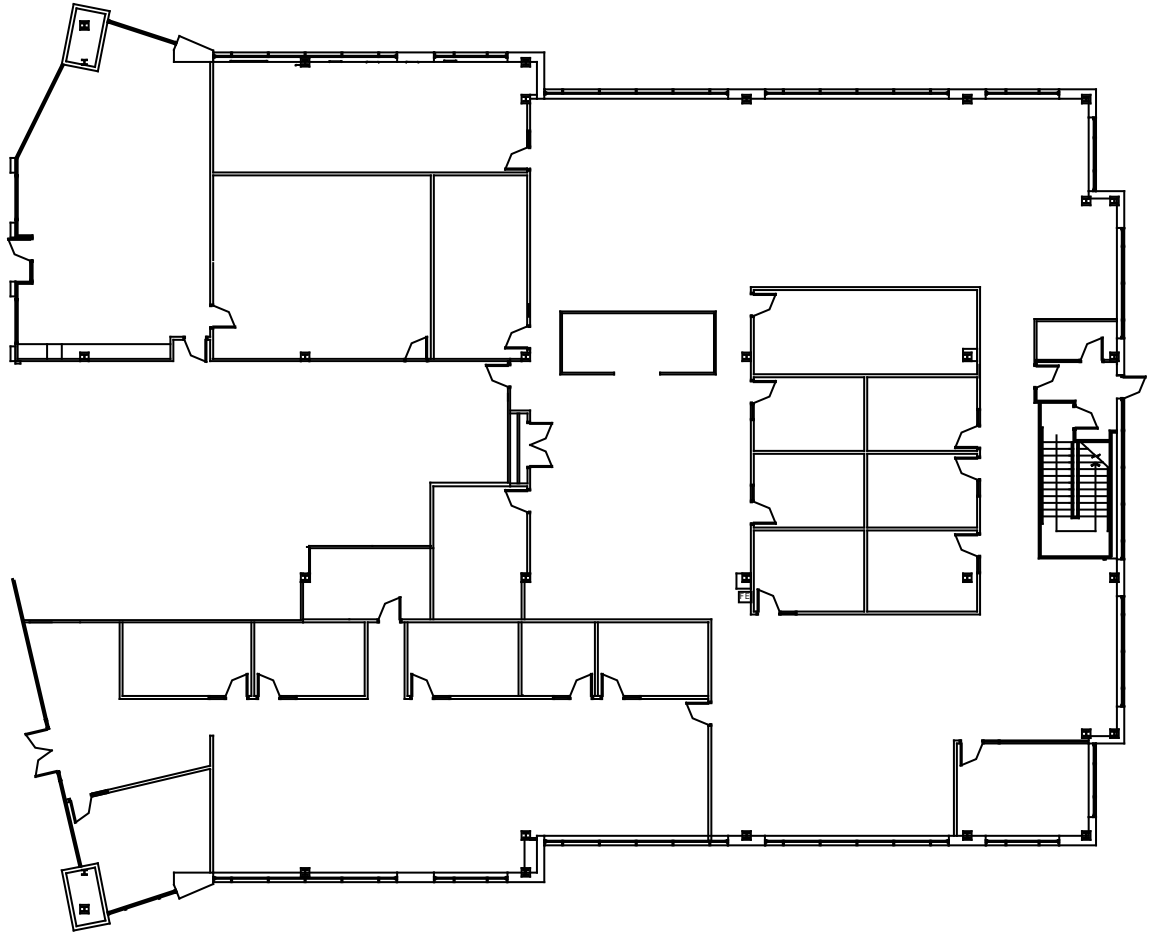

**Centre Green IV**  
3000 Centre Green Way  
Cary, NC 27513  
Tel: 919.872.4924

Suite 100  
14,870 RSF

Disclaimer: The above floor plans are not to scale.  
The available space shown is believed to be correct but is subject to change.