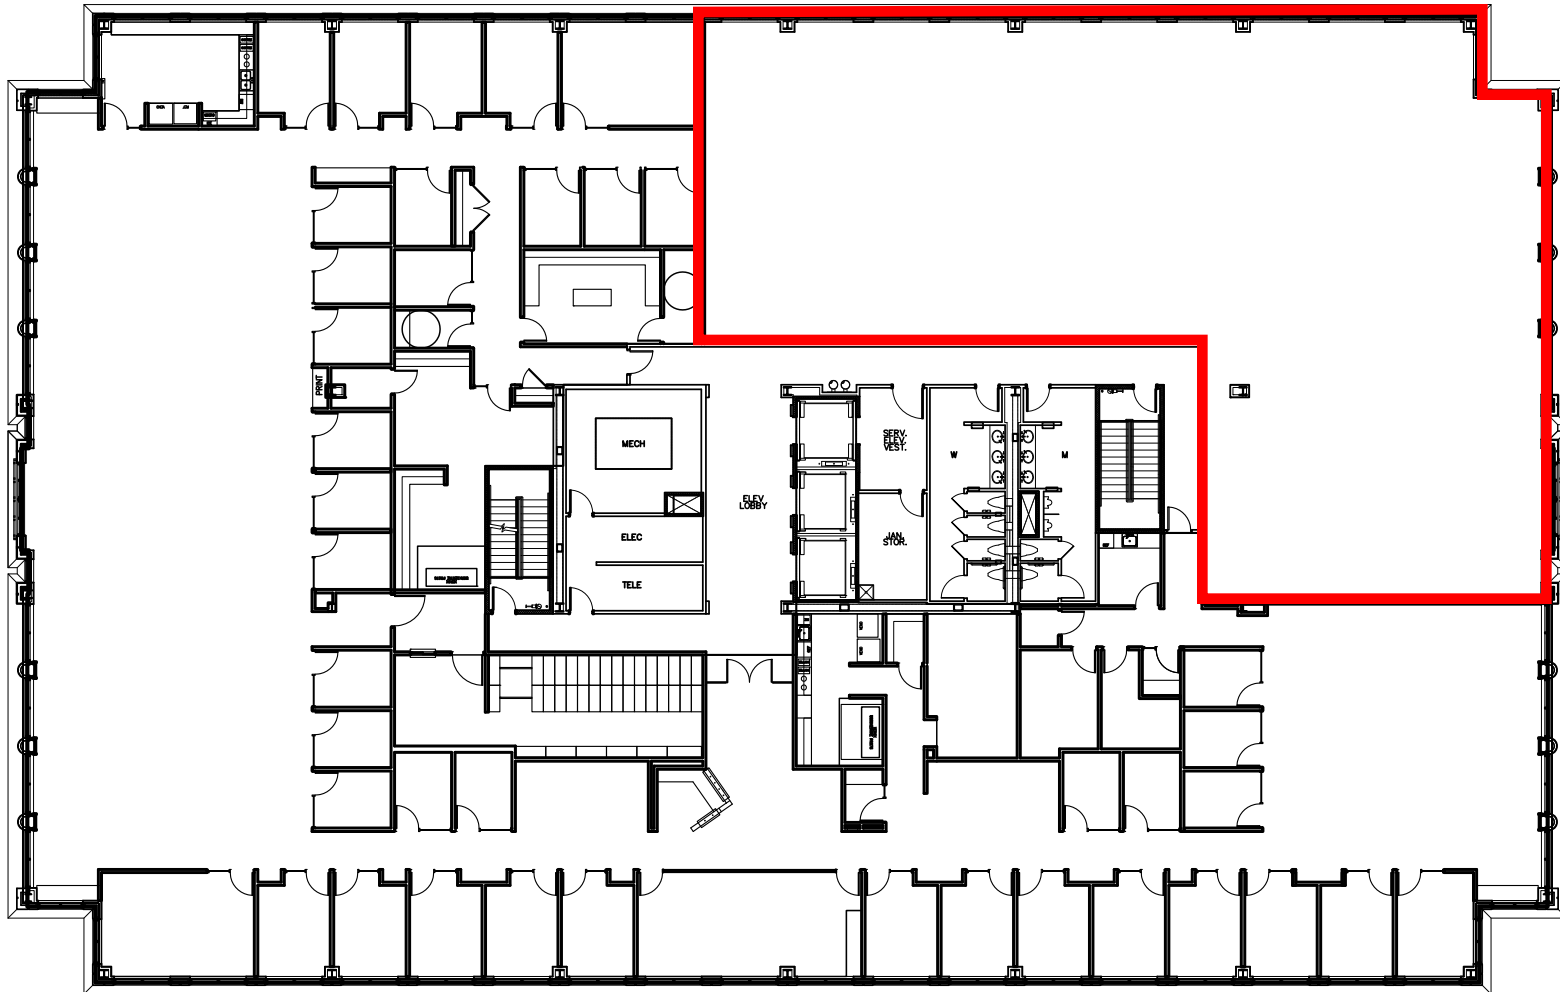

GlenLake Six

4130 ParkLake Avenue

Raleigh, NC 27612

Tel: 919.872.4924

Suite 550 - 7,725 RSF

Disclaimer: The above floor plans are not scale.
The Available space shown is believed to be correct but is subject to change.