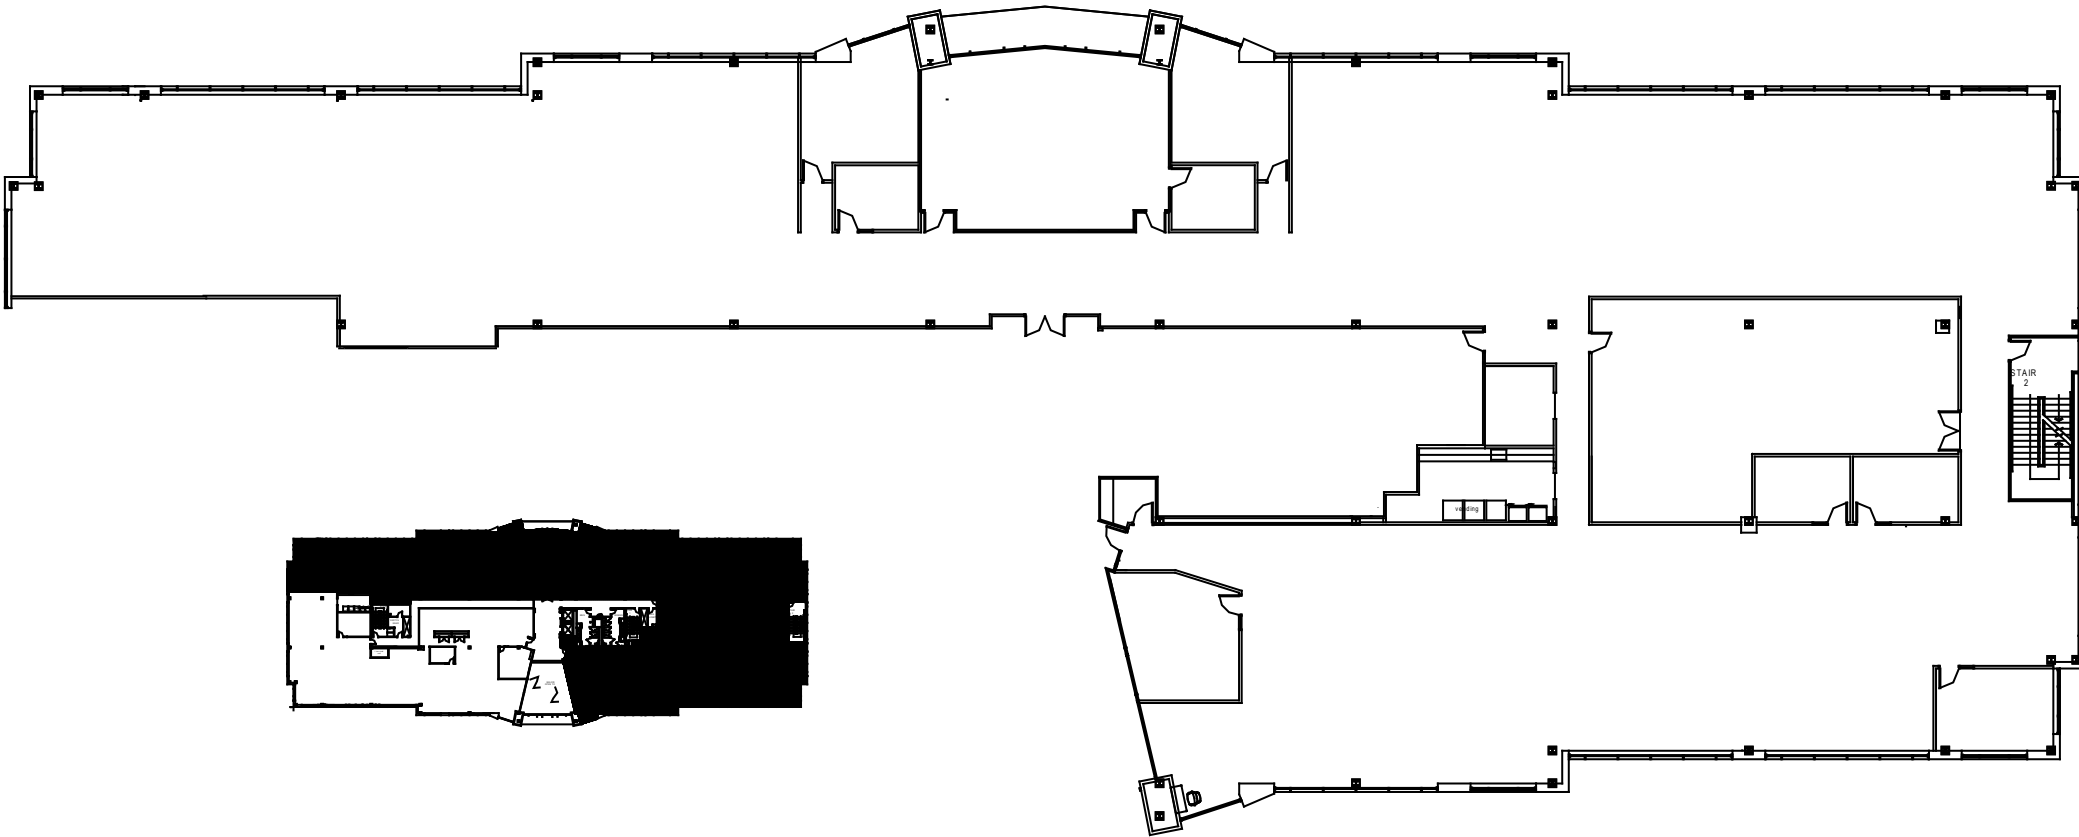

Centre Green IV
3000 Centre Green Way
Cary, NC 27513
Tel: 919.872.4924

Suite 200
22,787 RSF

Disclaimer: The above floor plans are not to scale.
The available space shown is believed to be correct but is subject to change.