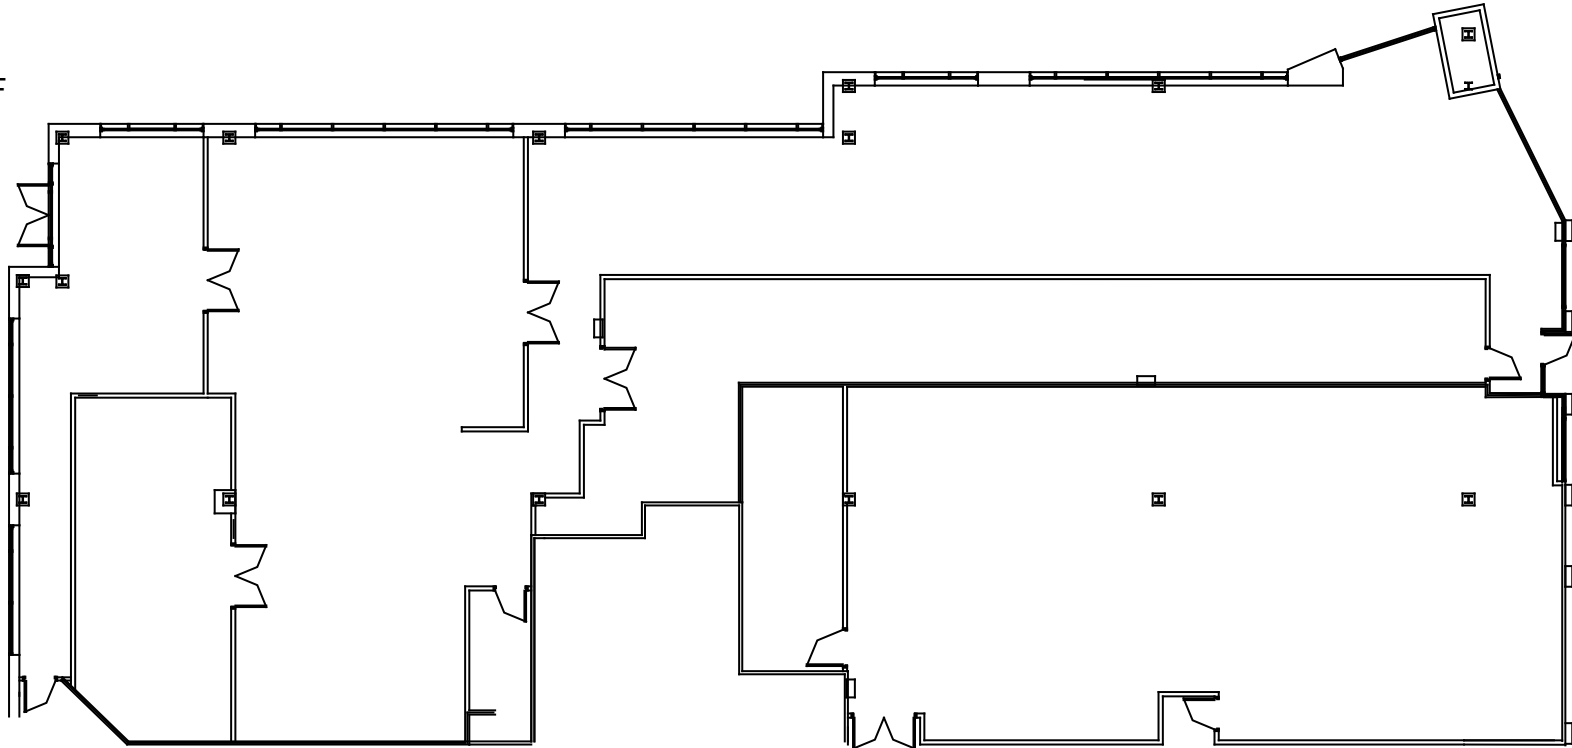

Centre Green IV
3000 Centre Green Way
Cary, NC 27513
Tel: 919.872.4924

Suite 160
9,987 RSF

Disclaimer: The above floor plans are not to scale.
The available space shown is believed to be correct but is subject to change.