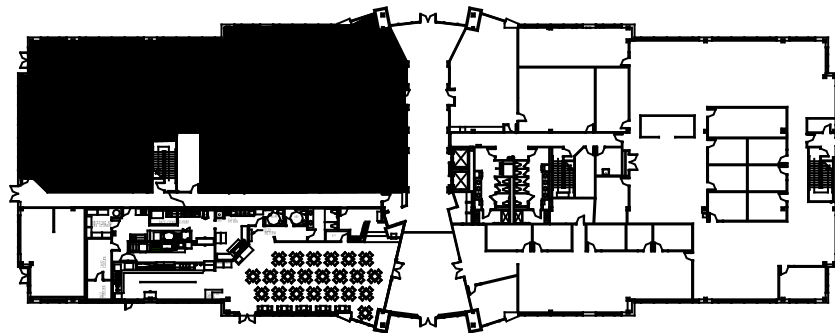

Centre Green IV
3000 Centre Green Way
Cary, NC 27513
Tel: 919.872.4924

Suite 160
9,987 RSF

Disclaimer: The above floor plans are not to scale.
The available space shown is believed to be correct but is subject to change.