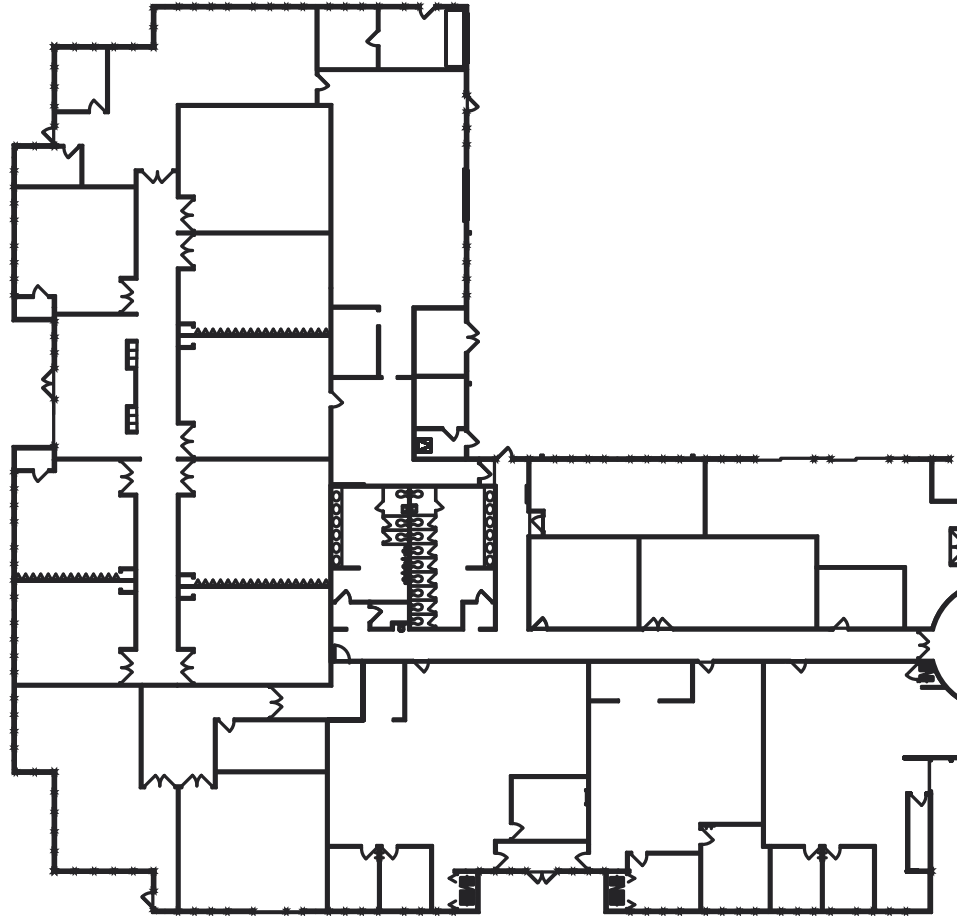

Southwoods
2600 Lucien Way
Maitland, FL 32751

Suite 150
25,000 rsf

Dave Ayers
(407) 849-2603

Disclaimer: The above floor plans are not to scale.
The available space shown is believed to be correct but is subject to change.