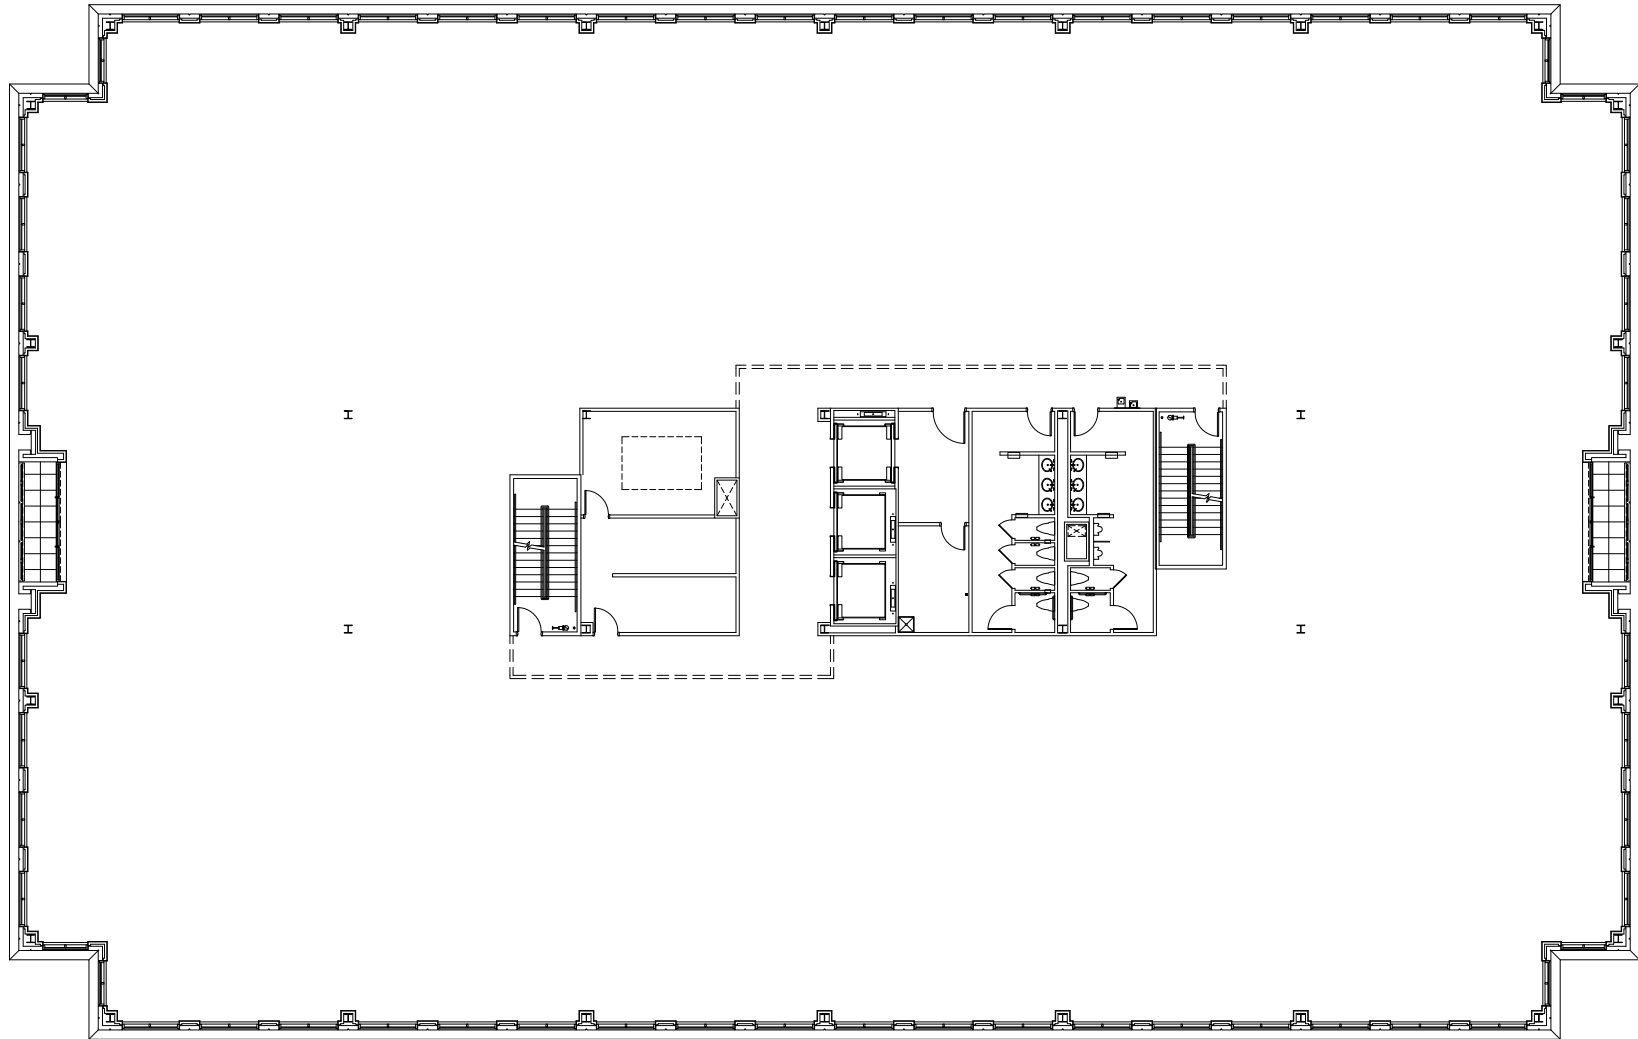

**GlenLake Six**

4130 ParkLake Avenue

Raleigh, NC 27612

Tel: 919.872.4924

Suite 200 - 25,725 RSF

Disclaimer: The above floor plans are not scale.  
The Available space shown is believed to be correct but is subject to change.