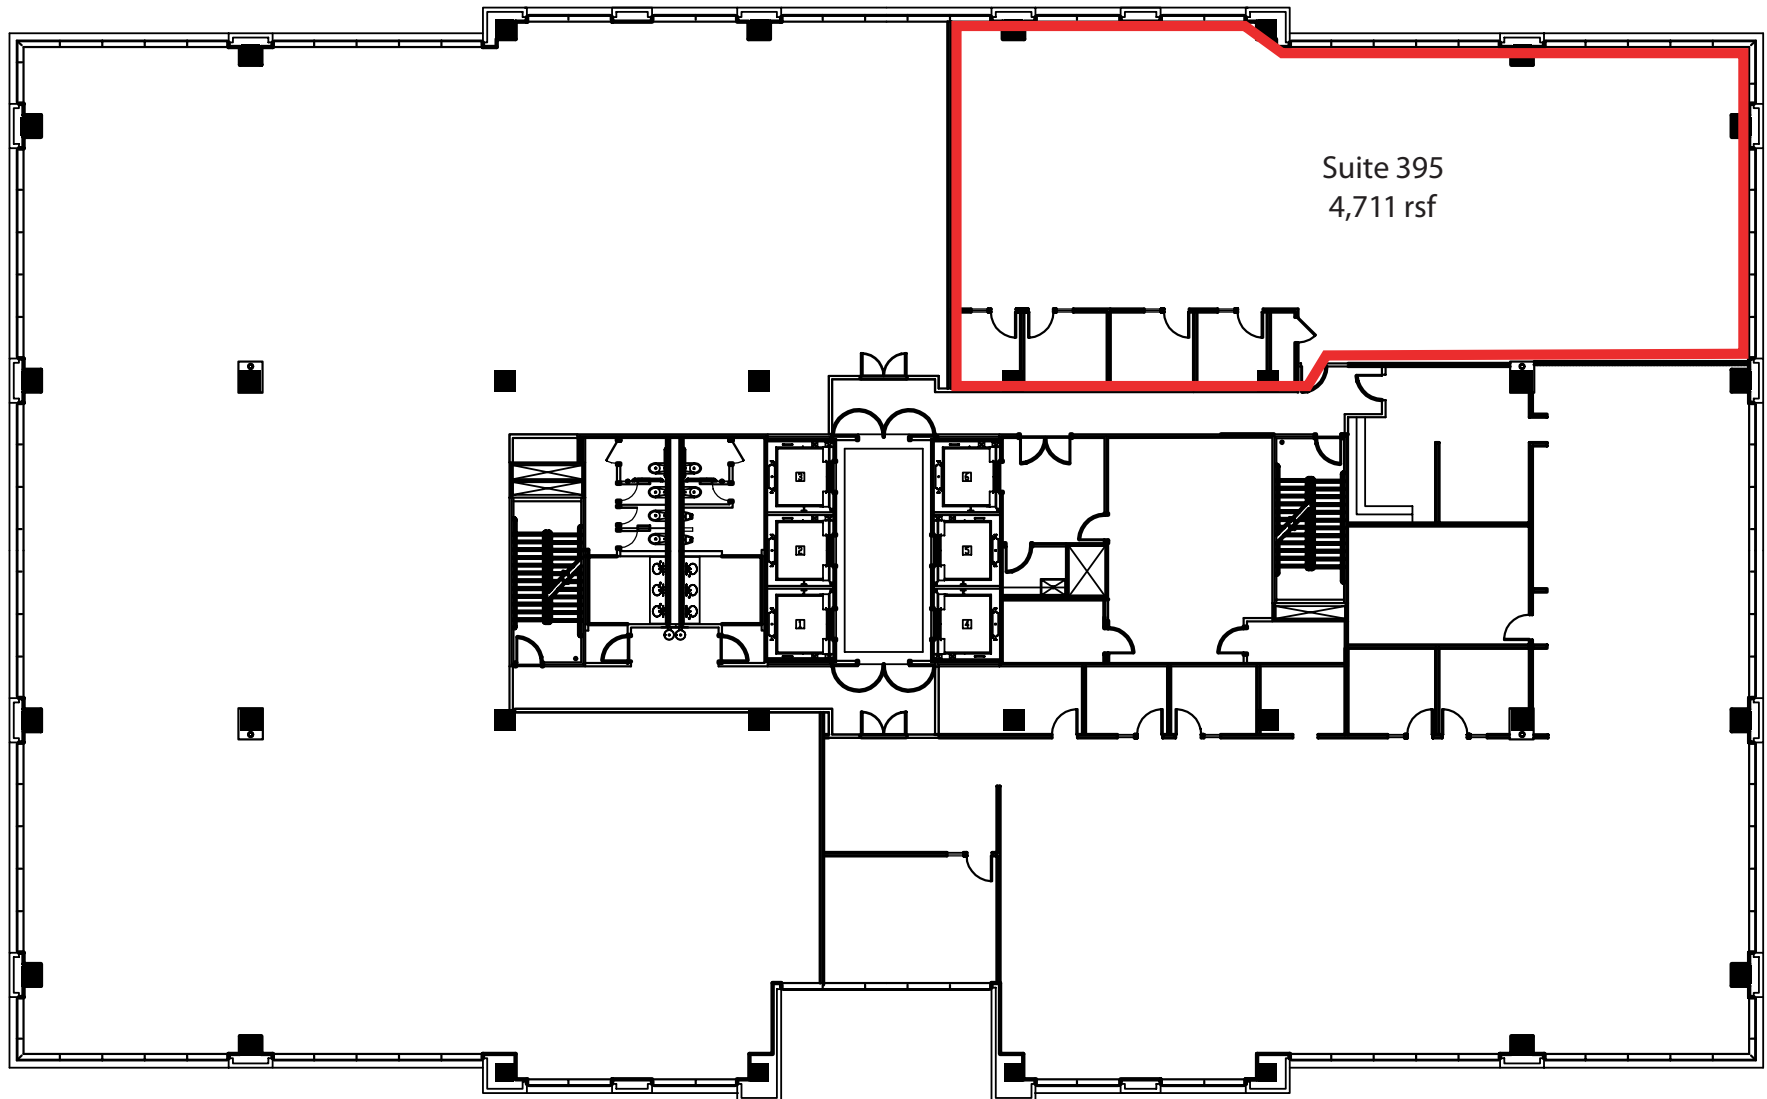

**10 Glenlake, South Tower**  
10 Glenlake Parkway, South Tower  
Atlanta, GA 30345

Suite 395  
4,711 rsf

Disclaimer: The above floor plans are not to scale.  
The available space shown is believed to be correct but is subject to change.