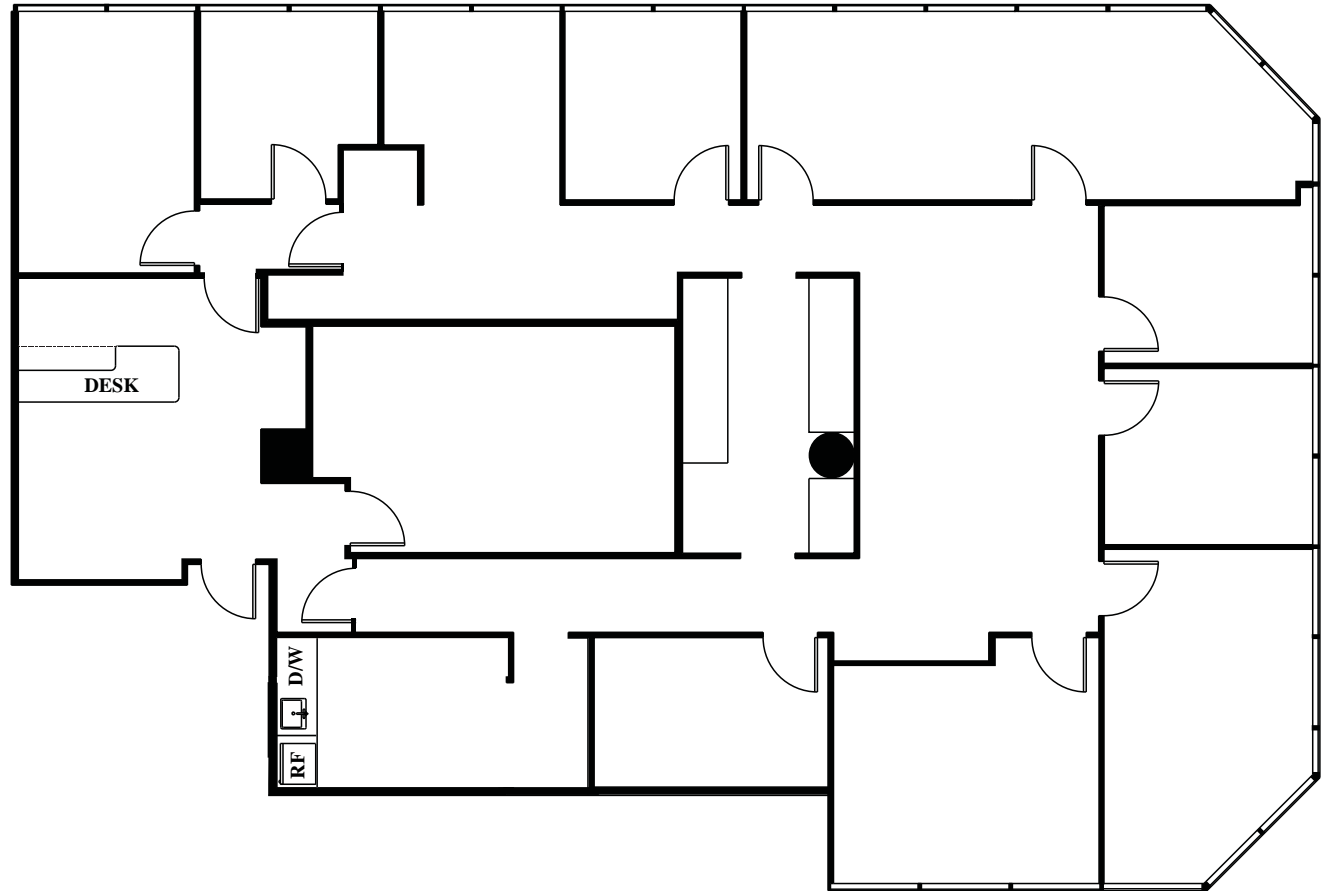

One Harbour Place
777 S. Harbour Island Blvd.
Tampa, Florida 33602

Suite 190
3,512 rsf

Matt Watson
(813) 876-7000

Disclaimer: The above floor plan is not to scale.
The available space shown is believed to be correct but is subject to change.