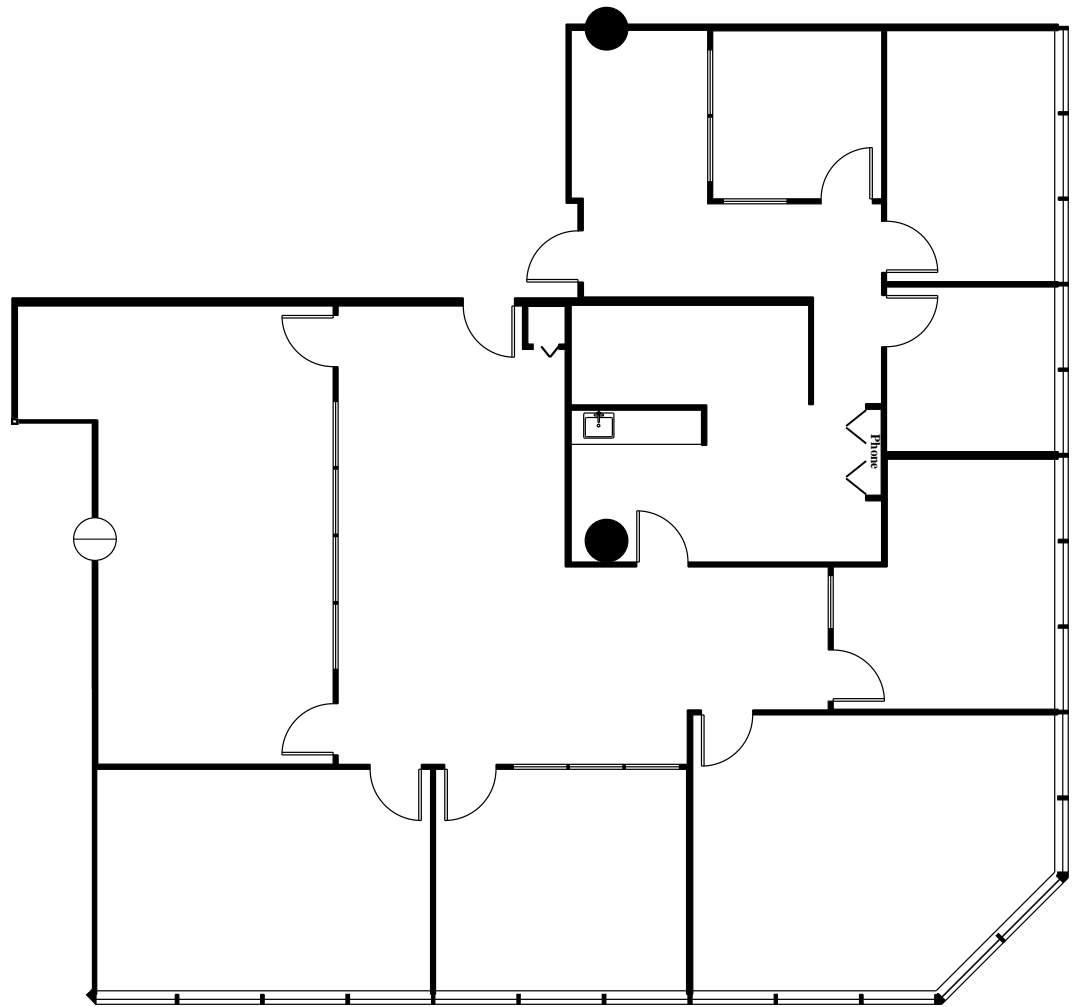

One Harbour Place
777 S. Harbour Island Blvd.
Tampa, Florida 33602

Suite 250
3,165 rsf

Matt Watson
(813) 876-7000

Disclaimer: The above floor plan is not to scale.
The available space shown is believed to be correct but is subject to change.