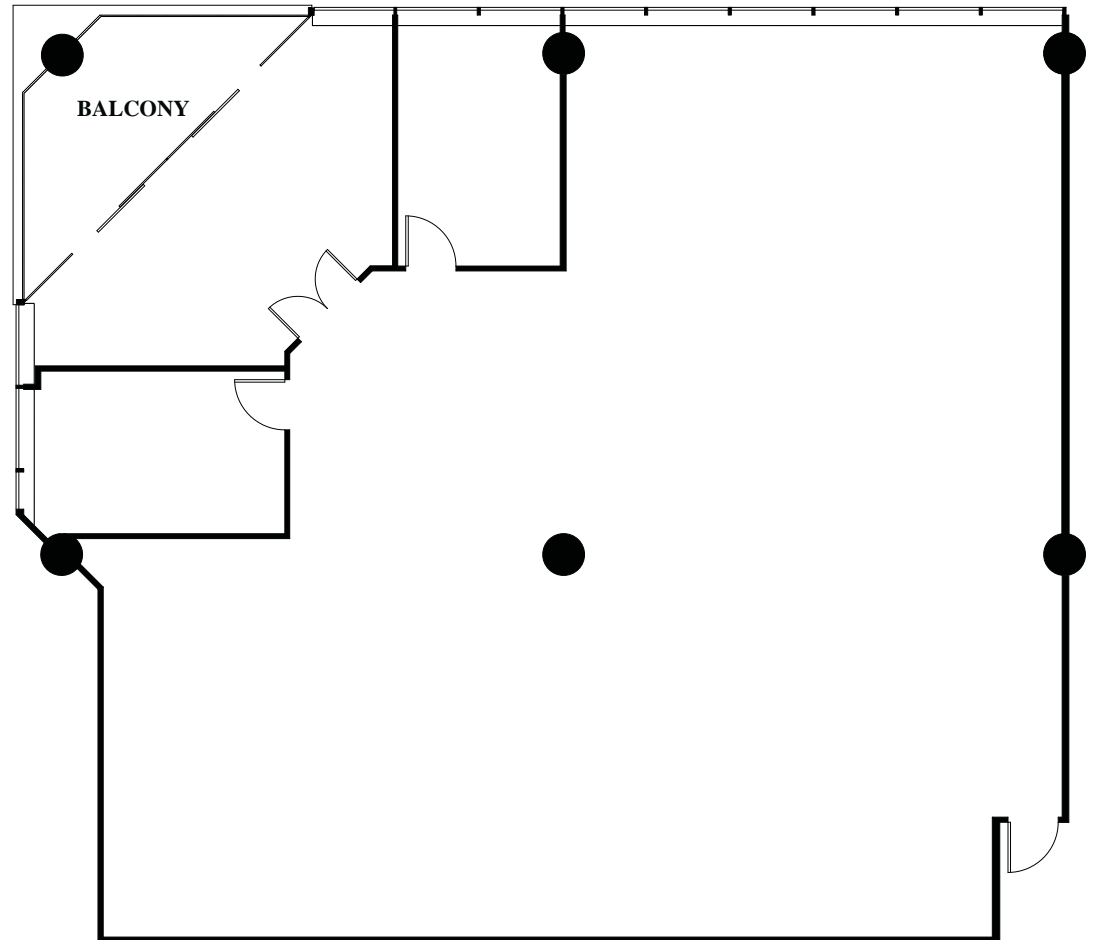

One Harbour Place
777 S. Harbour Island Blvd.
Tampa, Florida 33602

Suite 390
3,800 rsf

Matt Watson
(813) 876-7000

Disclaimer: The above floor plan is not to scale.
The available space shown is believed to be correct but is subject to change.